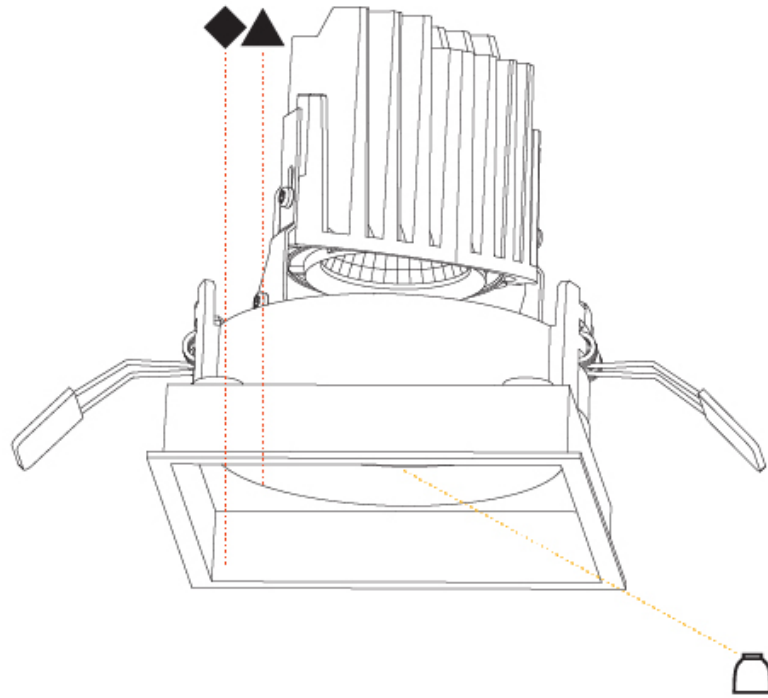

BIONIQ SQUARE DEEP RECESSED

A35552-

PROJECT _____

TYPE _____

SPECIFIER _____

QUANTITY _____

DATE _____

A